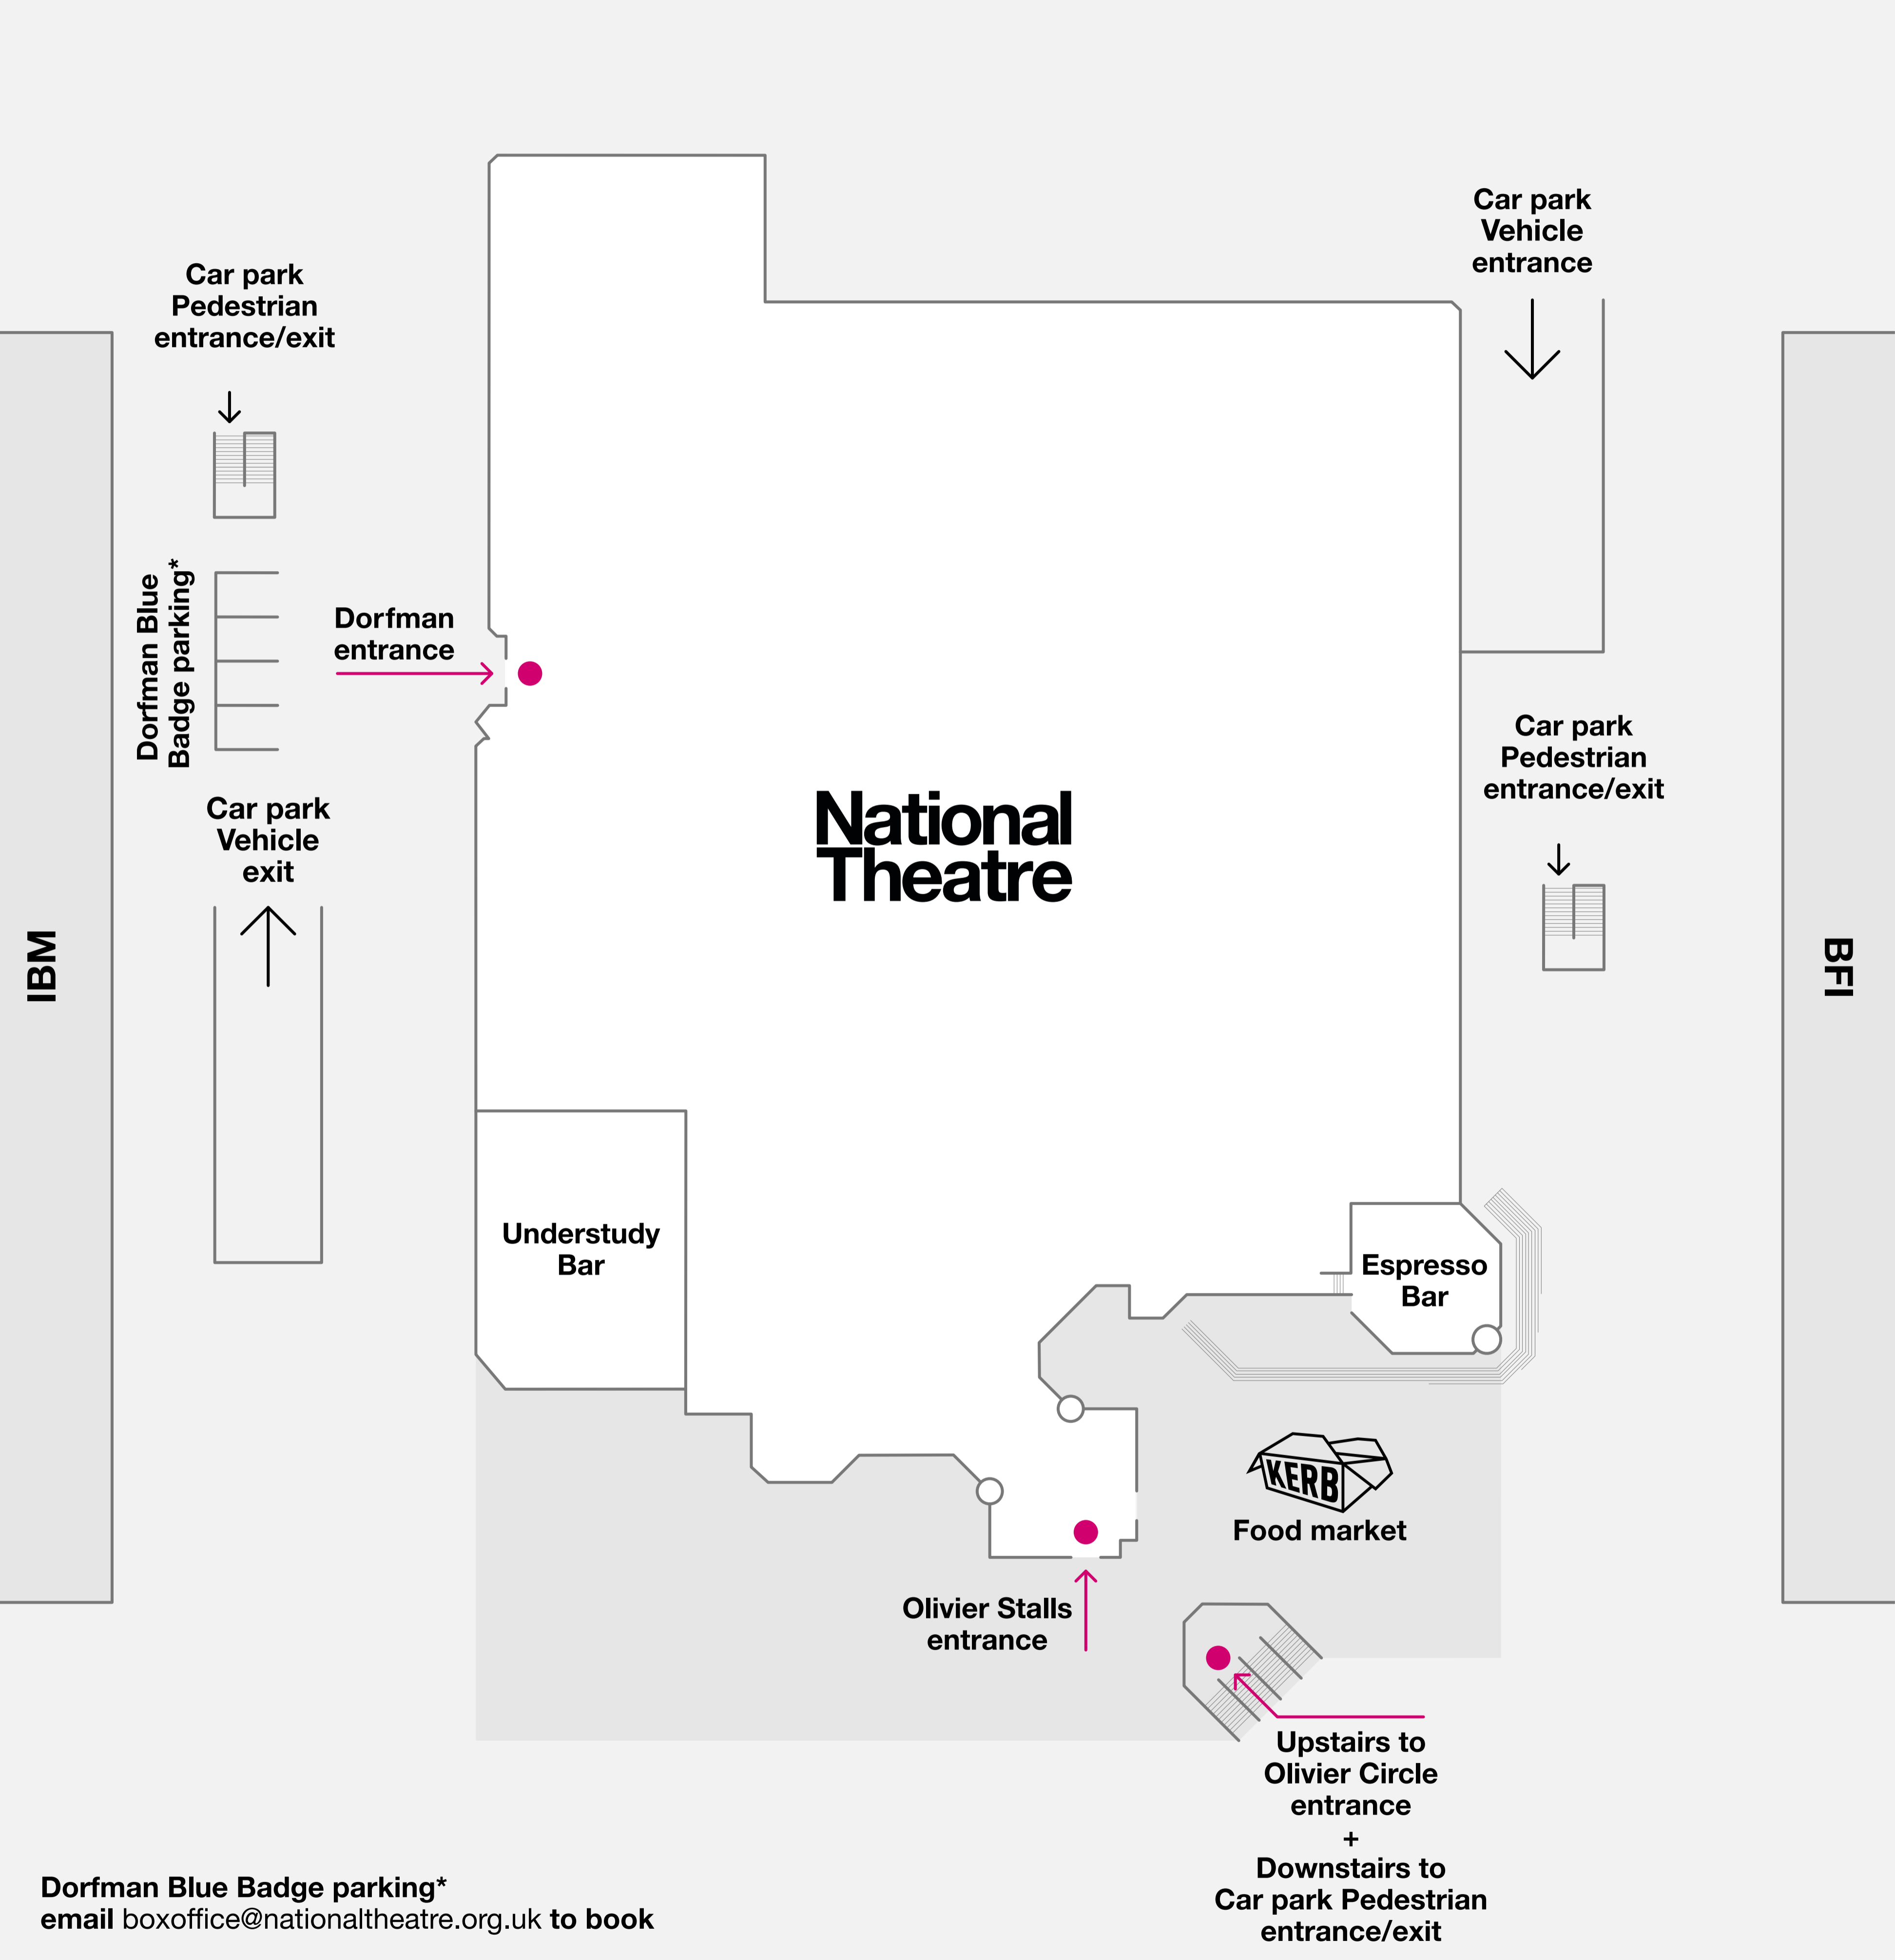

Upper Ground

Dorfman Blue Badge parking*
email boxoffice@nationaltheatre.org.uk to book

River Thames